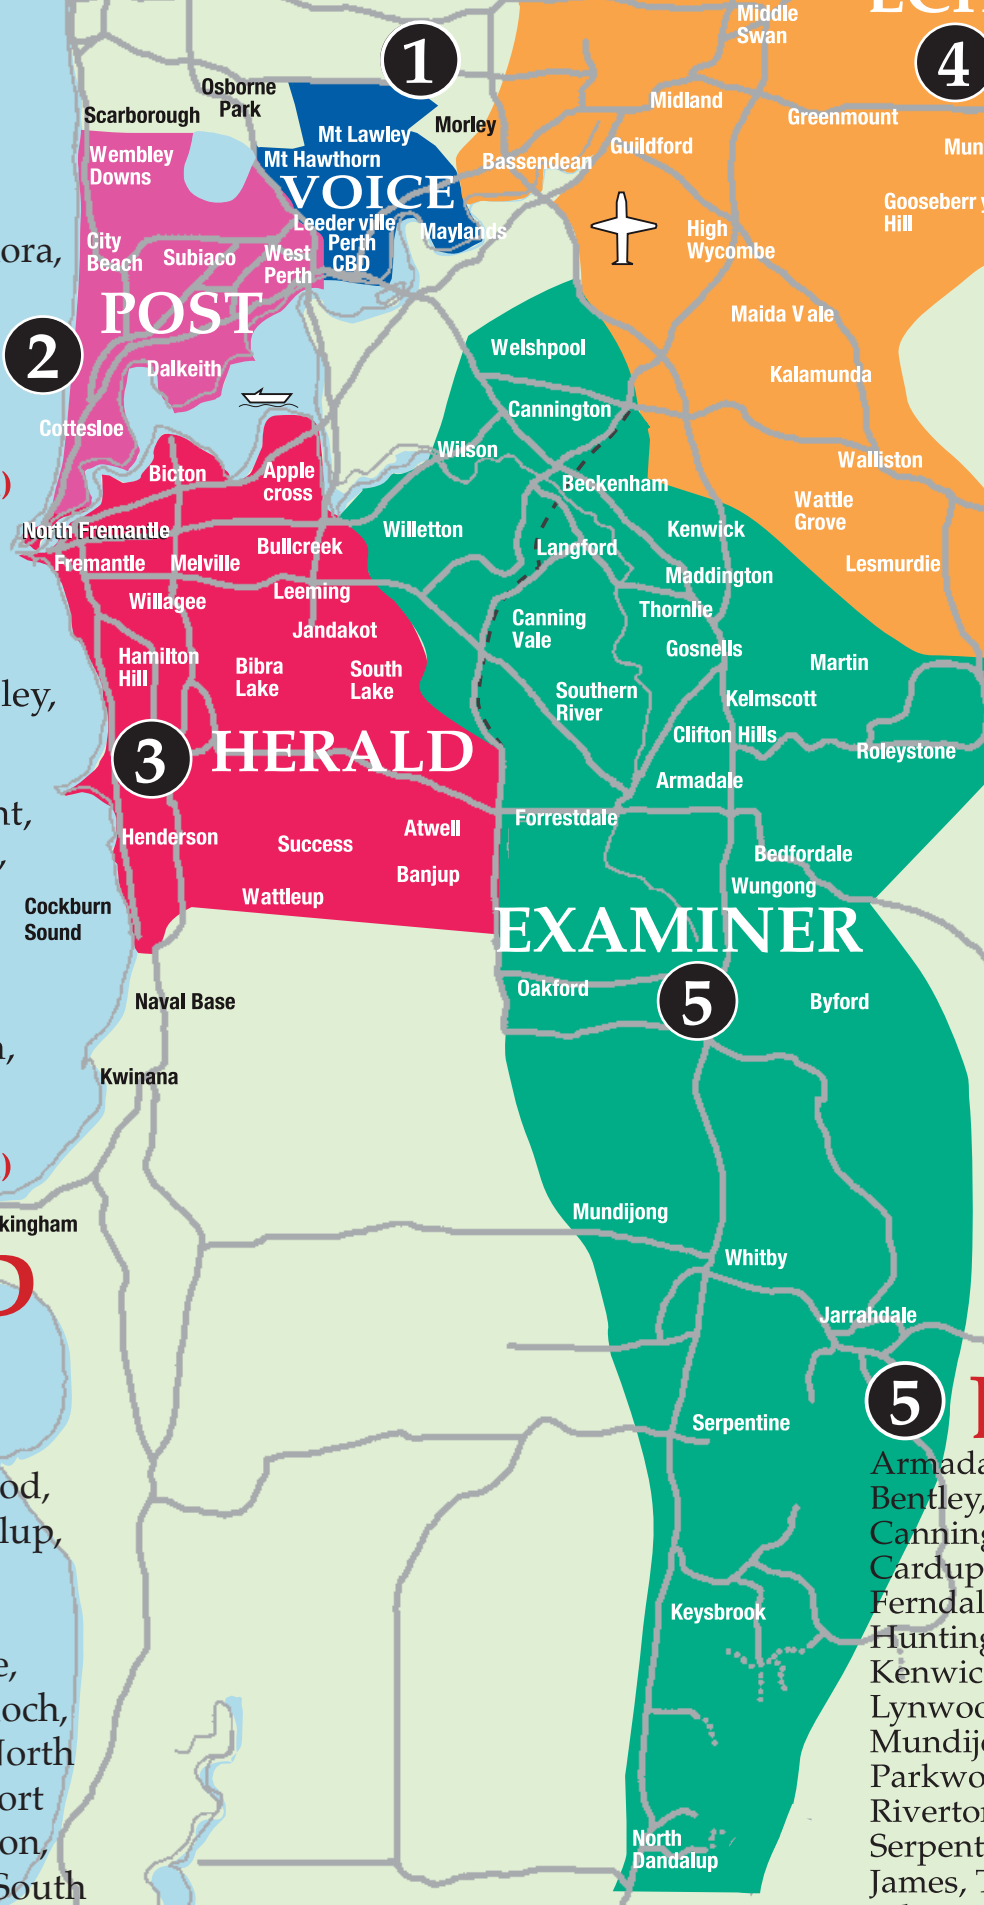

### 1 VOICE

Coolbinia, East Perth, Highgate, Inglewood, Leederville, Maylands, Menora, Mt Hawthorn, Mt Lawley, Northbridge, North Perth, Perth, West Perth

**TOTAL DISTRIBUTION**  
22,174 (Saturday Publication)

### 2 POST

Churchlands, City Beach, Claremont, Cottesloe, Crawley, Daglish, Dalkeith, Floreat, Hollywood, Jolimont, Mosman Park, Mt Claremont, Nedlands, North Fremantle, Peppermint Grove, Shenton Park, Subiaco, Swanbourne, Wembley, Wembley Downs, West Leederville, West Perth, Woodlands.

### 3 HERALD

Alfred Cove, Applecross, Ardross, Attadale, Bateman, Beaconsfield, Bibra Lake, Bickton, Booragoon, Brentwood, Bull Creek, Coogee, Coolbellup, East Fremantle, Fremantle, Hamilton Hill, Hilton, Kardinya, Leeming, Melville, Mt Pleasant, Munster, Murdoch, Myaree, North Fremantle, North Lake, O'Connor, Palmyra, Port Coogee (Nth Coogee), Samson, South Beach (Nth Coogee), South Fremantle, Spearwood, White Gum Valley, Willagee, Winthrop.

### 4 ECHO

Aveley, Bakers Hill, Baskerville, Bassendean, Beechboro, Bellevue, Brabham, Bullsbrook, Caversham, Chidlow, Darlington, Dayton, Eden Hill, Ellenbrook, Forrestfield, Gidgegannup, Glen Forrest, Gooseberry Hill, Greenmount, Guildford, Hazelmere, Helena Valley, Henley Brook, Herne Hill, High Wycombe, Hovea, Jane Brook, Kalamunda, Koongamia, Lesmurdie, Mahogany Creek, Maida Vale, Middle Swan, Midland, Midvale, Millendon, Mt Helena, Mundaring, Northam, Parkerville, Red Hill, Sawyers Valley, South Guildford, Stoneville, Stratton, Swan View, Toodyay, Upper Swan, Viveash, Walliston, Wattle Grove, West Swan, Woodbridge, Wooroloo, Wundowie, York.